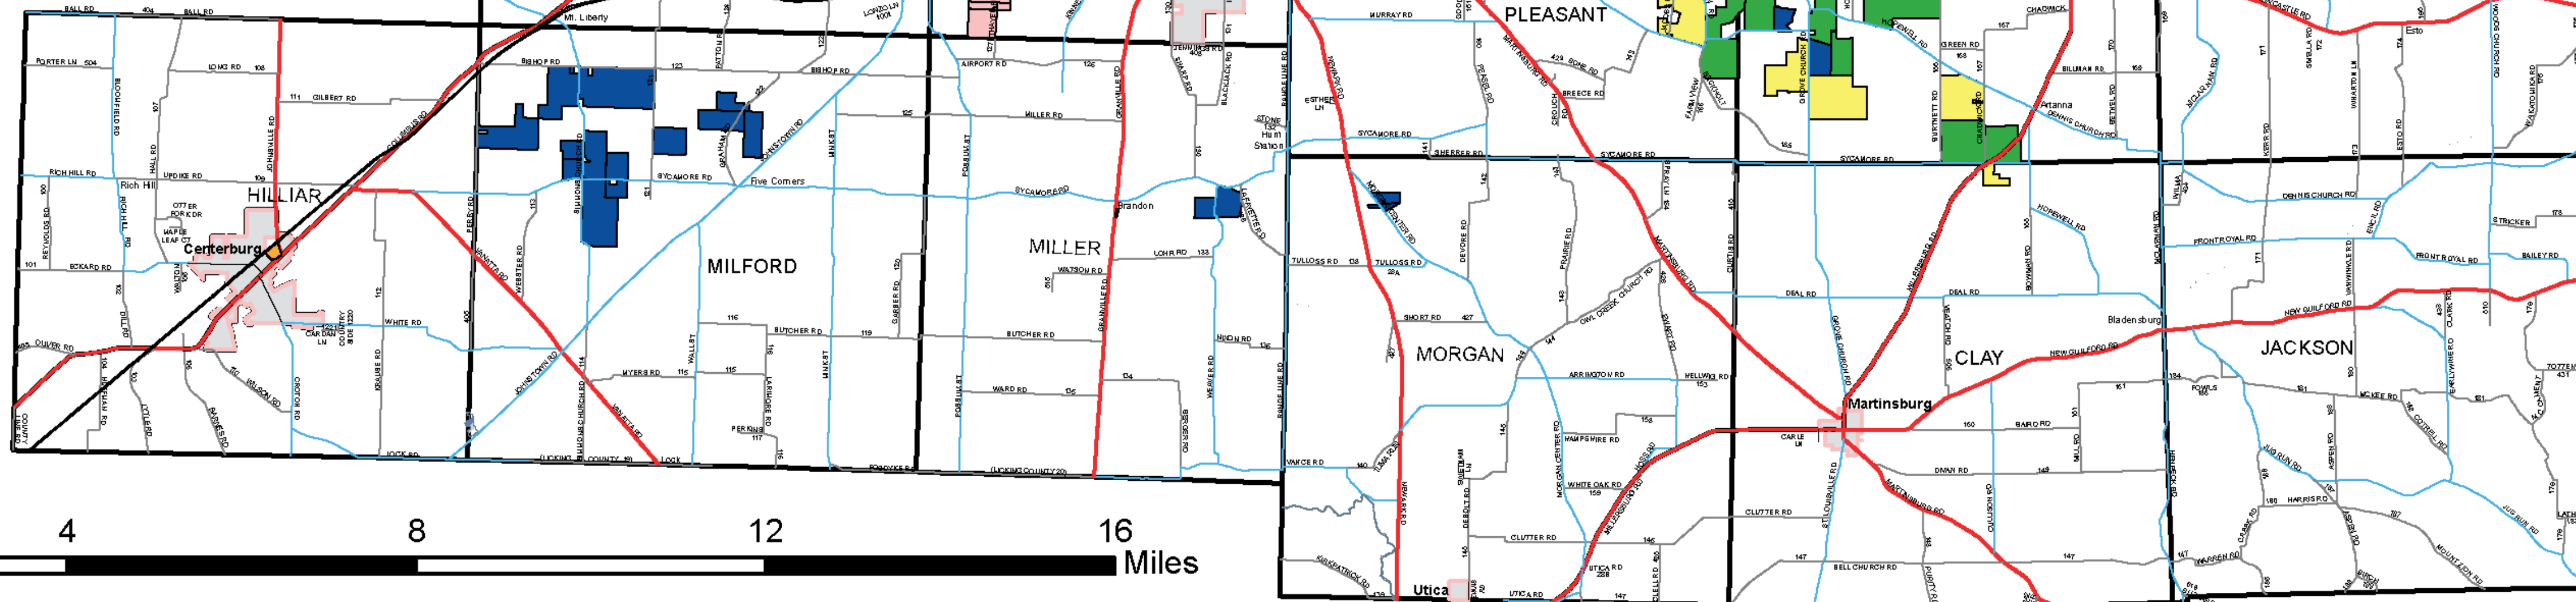

LANDS WITH A CONSERVATION PURPOSE

KNOX COUNTY, OHIO

Legend

- U.S. Highways
- State Highways
- County Highways
- Township Roads
- Village Roads
- Private Roads
- Rivers/Lakes
- Commissioners
- City Parks
- KCPD Lands
- Owl Creek Conservancy
- PChase Ag. Easement
- PChase Cons. Easement
- State&Fed Lands
- Philander Chase Conservancy
- Ramser Arboretum
- Other Protected Lands
- Mohawk Dam Flood Pool
- Corp. Boundary
- Township Boundary

MORROW COUNTY

RICHLAND COUNTY

Created by Justin Smith
GIS Supervisor, Knox County
08.07.2023

MUSKINGUM COUNTY